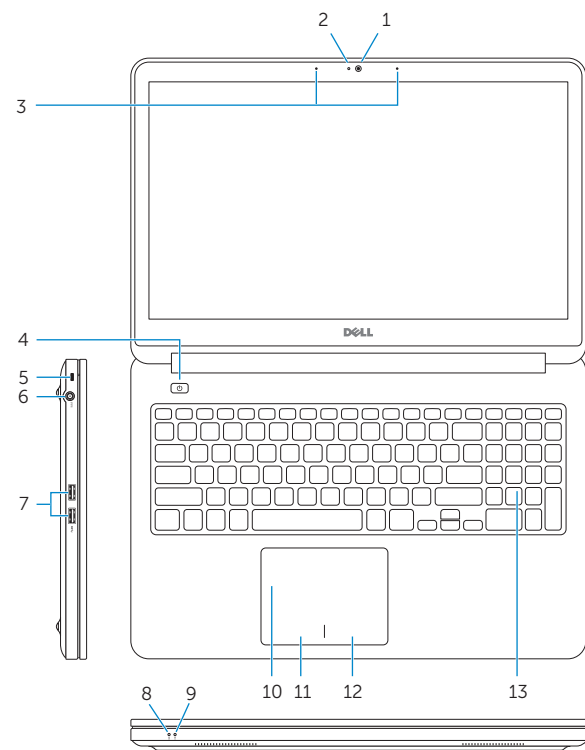

Features

Funktioner | Ominaisuudet | Funksjoner | Funktionen

1. Camera
2. Camera status light
3. Digital array microphones (2)
4. Power button
5. Security cable slot
6. Power adapter port
7. USB 3.0 ports (2)
8. Battery status light
9. Hard drive activity light
10. Touchpad
11. Left-click area
12. Right-click area
13. Backlit keyboard
14. Media card reader
15. Headset port
16. USB 3.0 port
17. USB 3.0 port with PowerShare
18. HDMI port
19. Network port
20. Regulatory label
21. Service Tag label