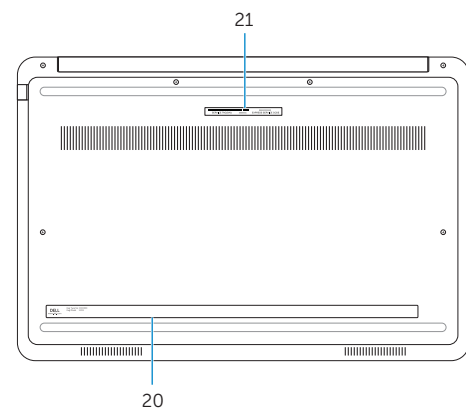

Features

Funktioner | Ominaisuudet | Funksjoner | Funktionen

1. Camera
2. Camera status light
3. Digital array microphones (2)
4. Power button
5. Security cable slot
6. Power adapter port
7. USB 3.0 ports (2)
8. Battery status light
9. Hard drive activity light
10. Touchpad
11. Left-click area
12. Right-click area
13. Backlit keyboard
14. Media card reader
15. Headset port
16. USB 3.0 port
17. USB 3.0 port with PowerShare
18. HDMI port
19. Network port
20. Regulatory label
21. Service Tag label